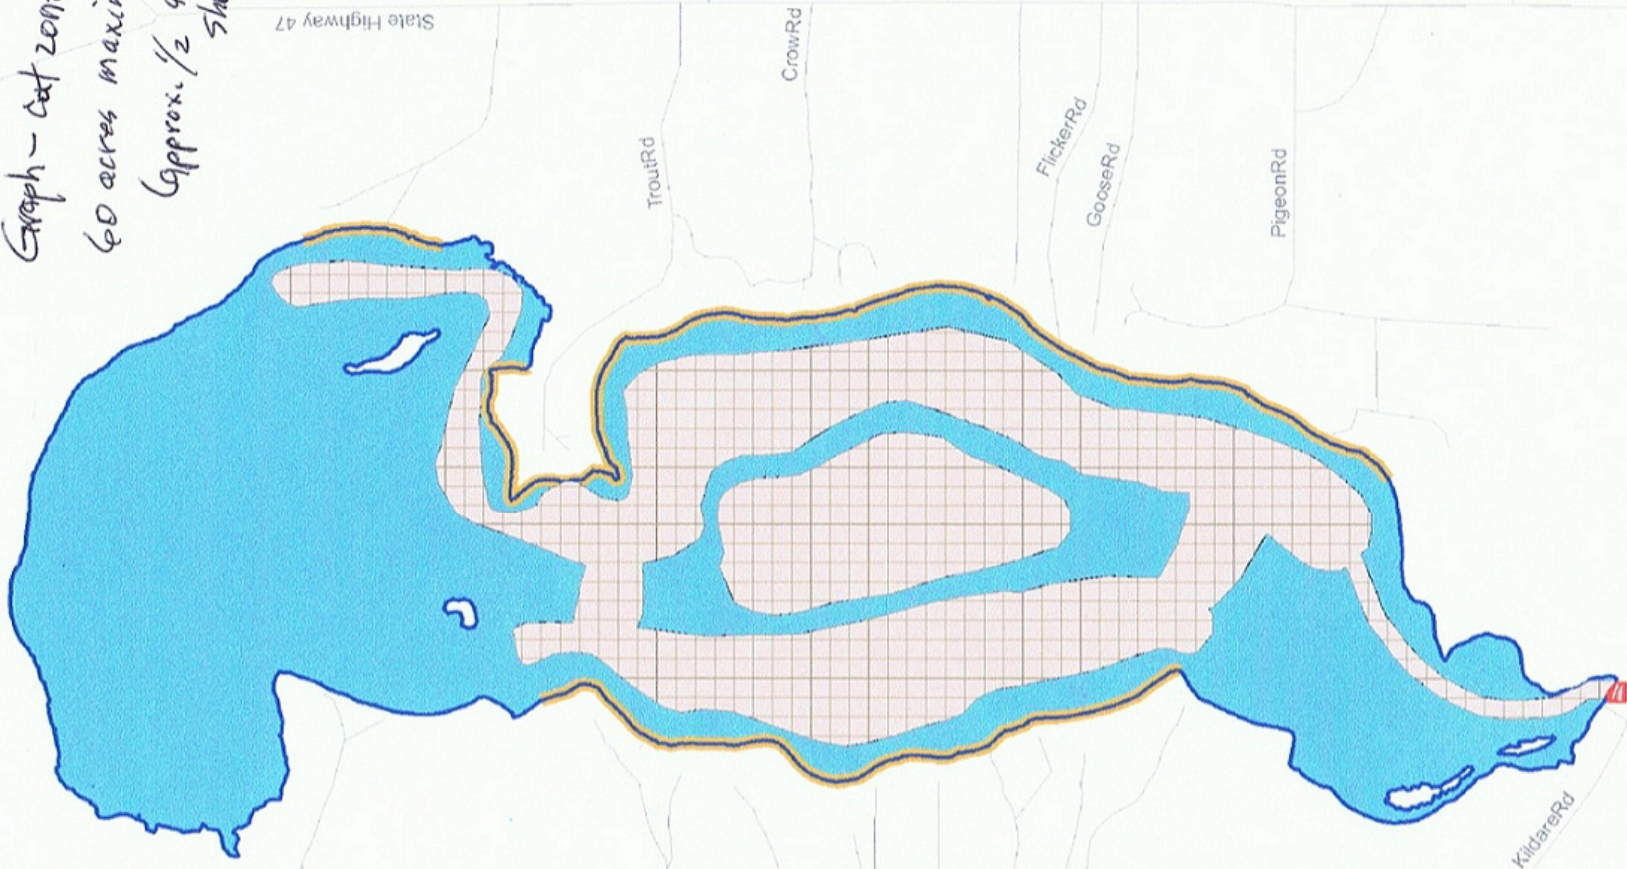

Graph - cat zone approved
60 acres maximum
(approx. 1/2 area shown)

Onterra LLC
Lake Management Planning

Sources:
Baska & Hyden, WISNR
County Planning Map 2005
Map Date: June 24, 2009
www.onterra-llc.com

Extent of large map shown in red.

Legend

- Potential Harvesting Areas (144 acres)
- Developed Shoreline
- Boat Landing

Horsehead Lake

Oneida County, Wisconsin

Harvesting Plan