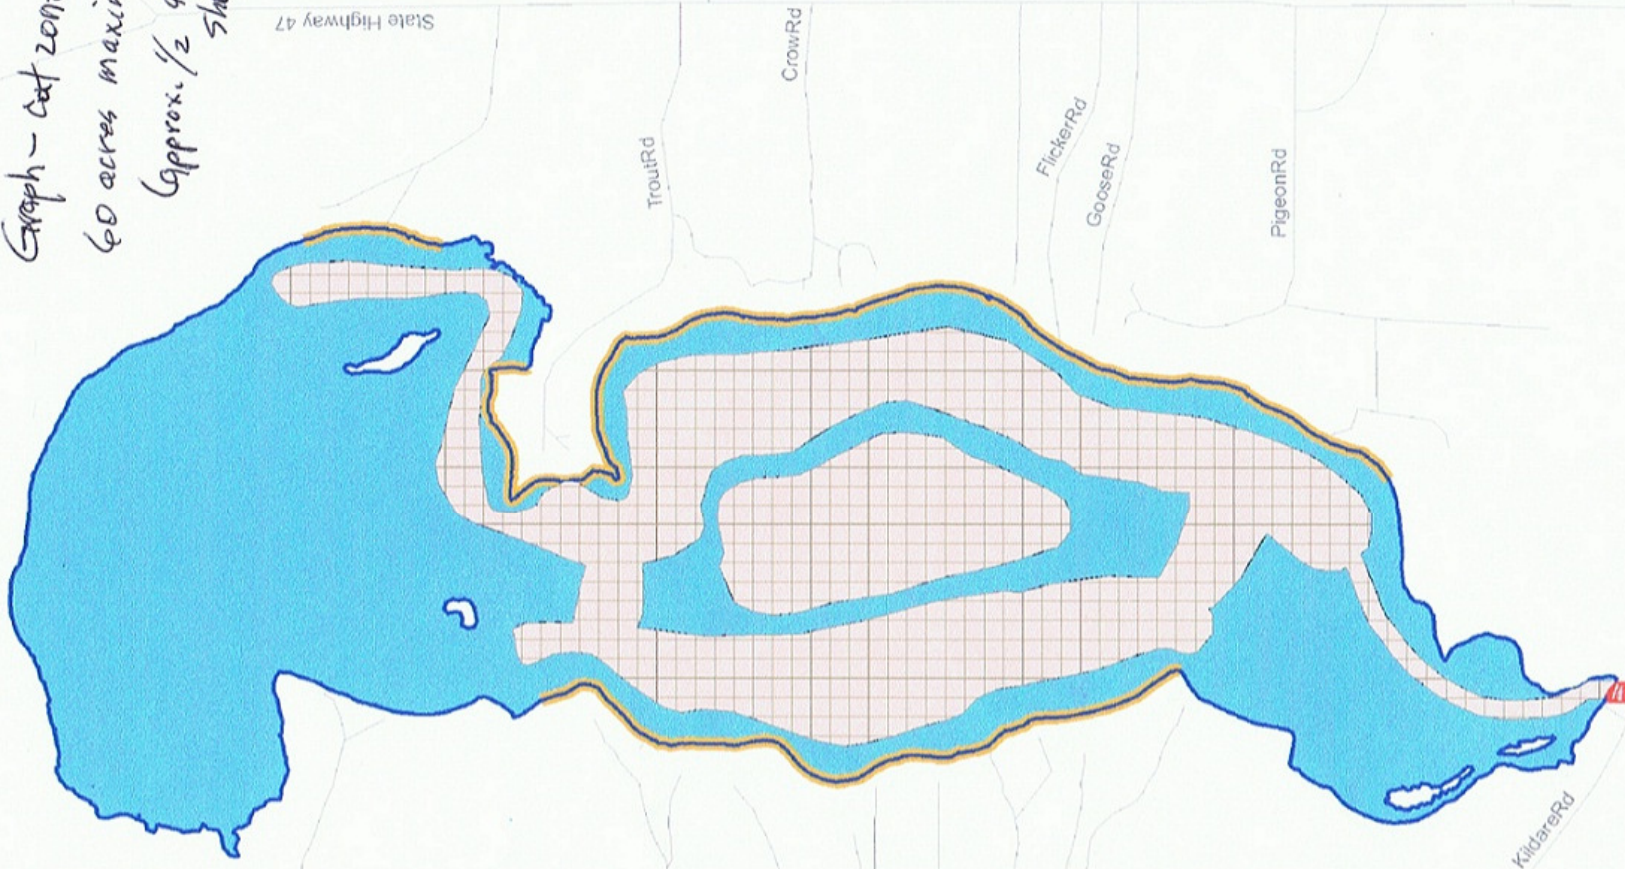

Graph - cat zone approved  
60 acres maximum  
(approx. 1/2 area shown)

**Onterra LLC**  
Lake Management Planning

Sources:  
Baska & Hyden, WISNR  
County Planning Map 2005  
Map Date: June 24, 2009  
www.onterra-llc.com

Extent of large map shown in red.

### Legend

- Potential Harvesting Areas (144 acres)
- Developed Shoreline
- Boat Landing

## Horsehead Lake

Oneida County, Wisconsin